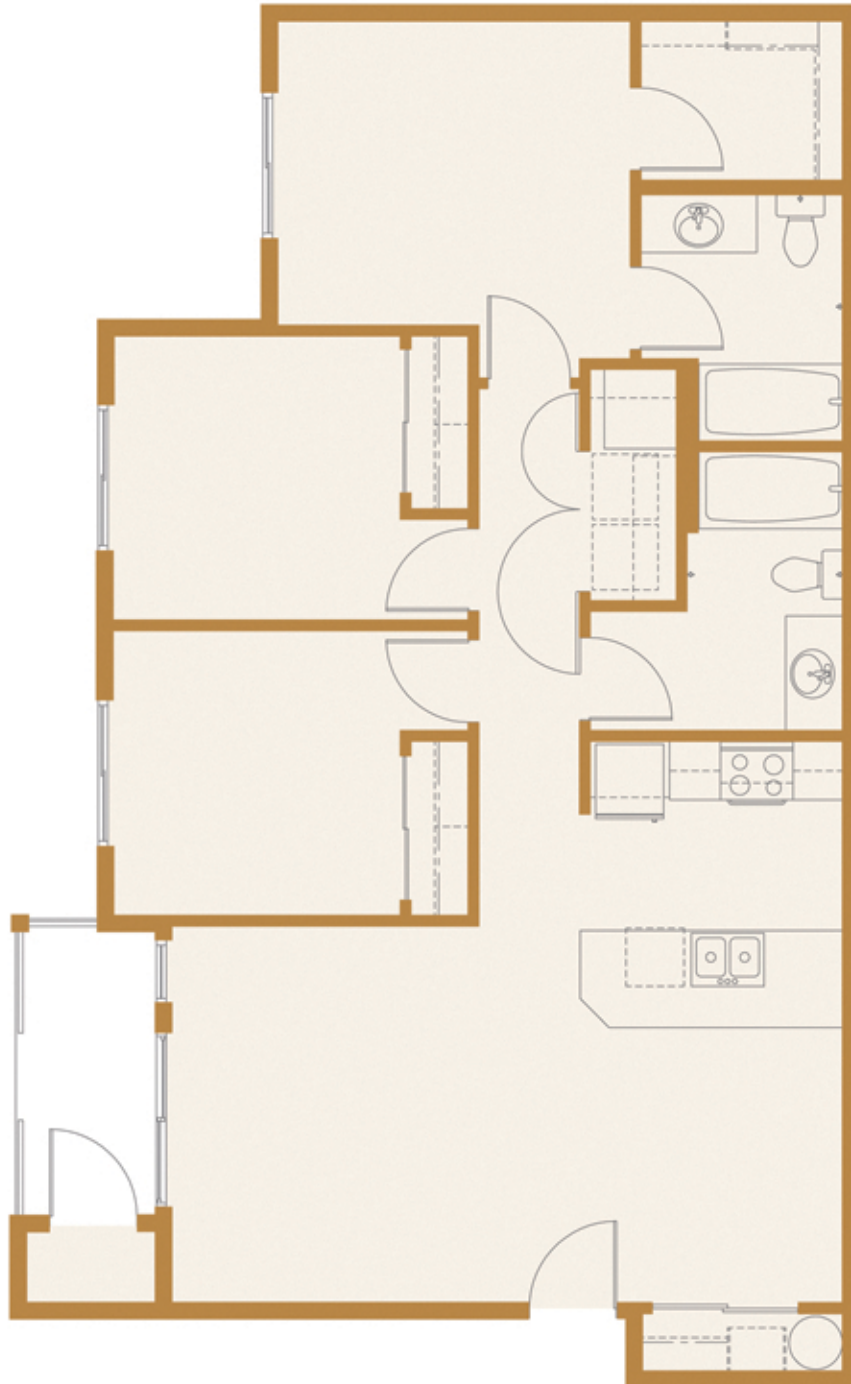

# Floor Plans

LOVE where you LIVE

## COLUMBIA

Three Bedroom • Two Bath • 1,101 Sq Ft

Floor plan square footage and layout may vary