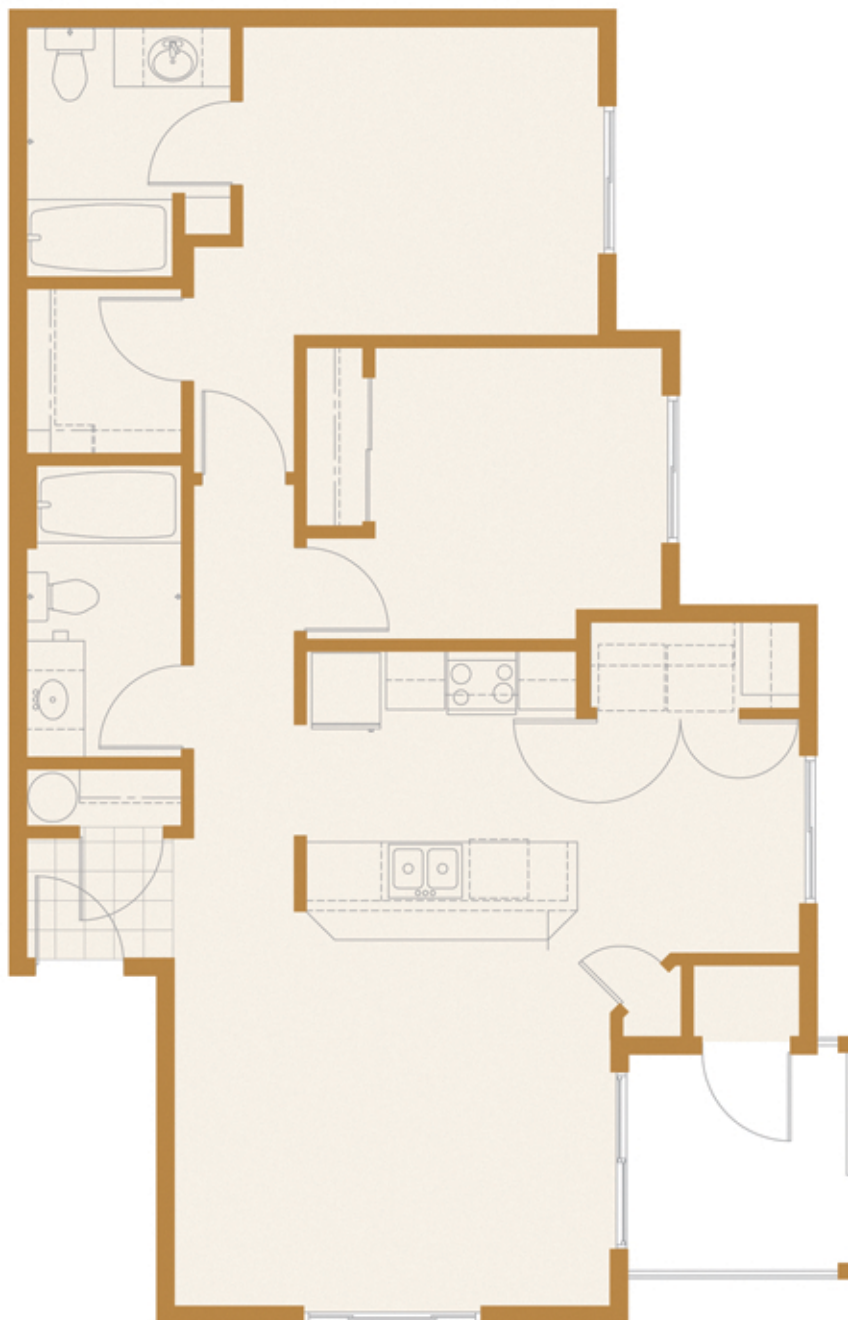

Floor Plans

LOVE where you LIVE

COPPER RIDGE

BELAIR

Two Bedroom • Two Bath • 963 - 972 Sq Ft

Floor plan square footage and layout may vary