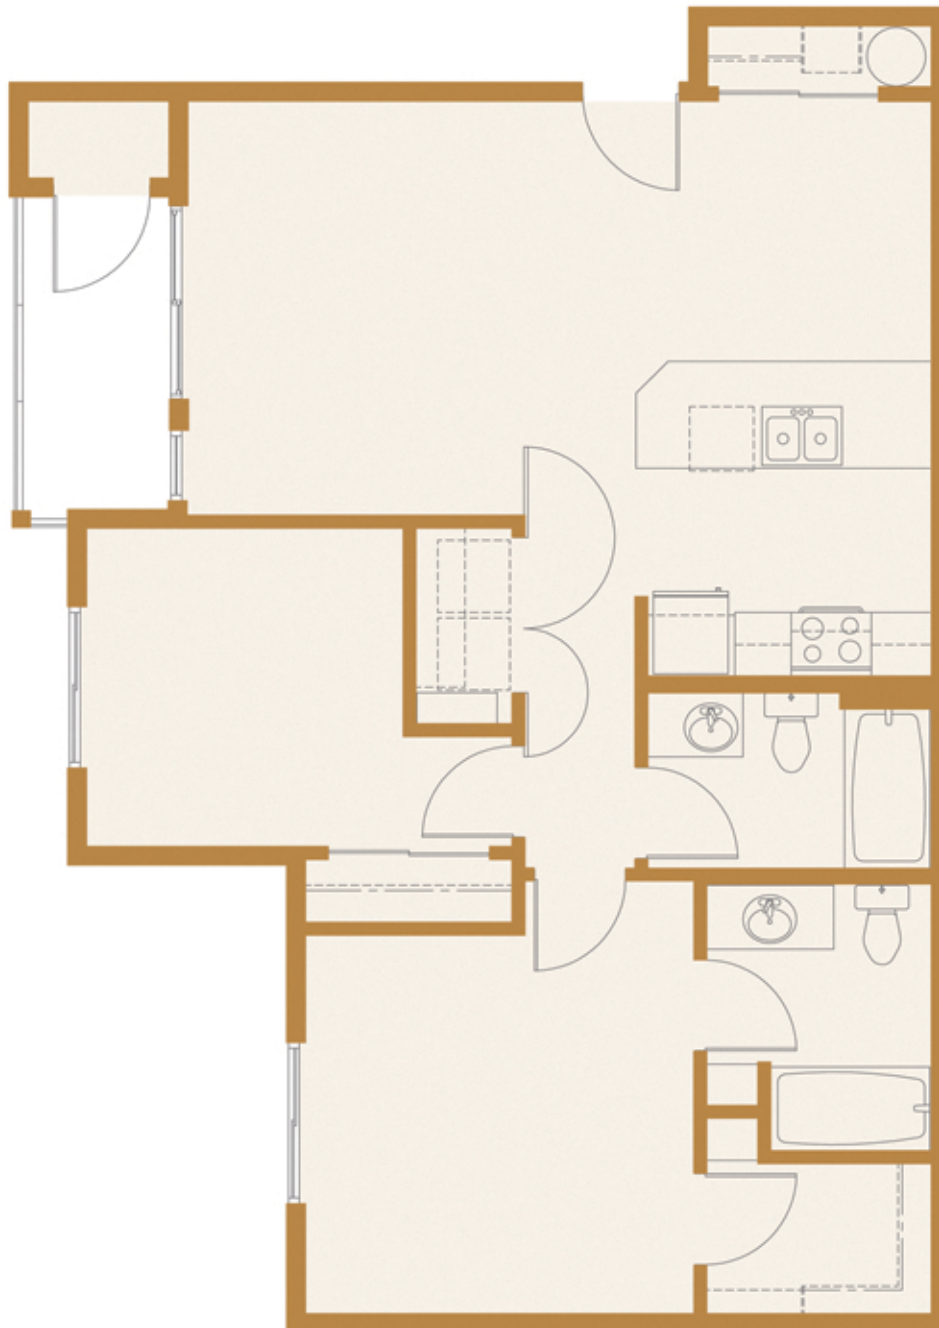

Floor Plans

LOVE where you LIVE

COPPER RIDGE

FLORA

Two Bedroom • Two Bath • 932 Sq Ft

Floor plan square footage and layout may vary