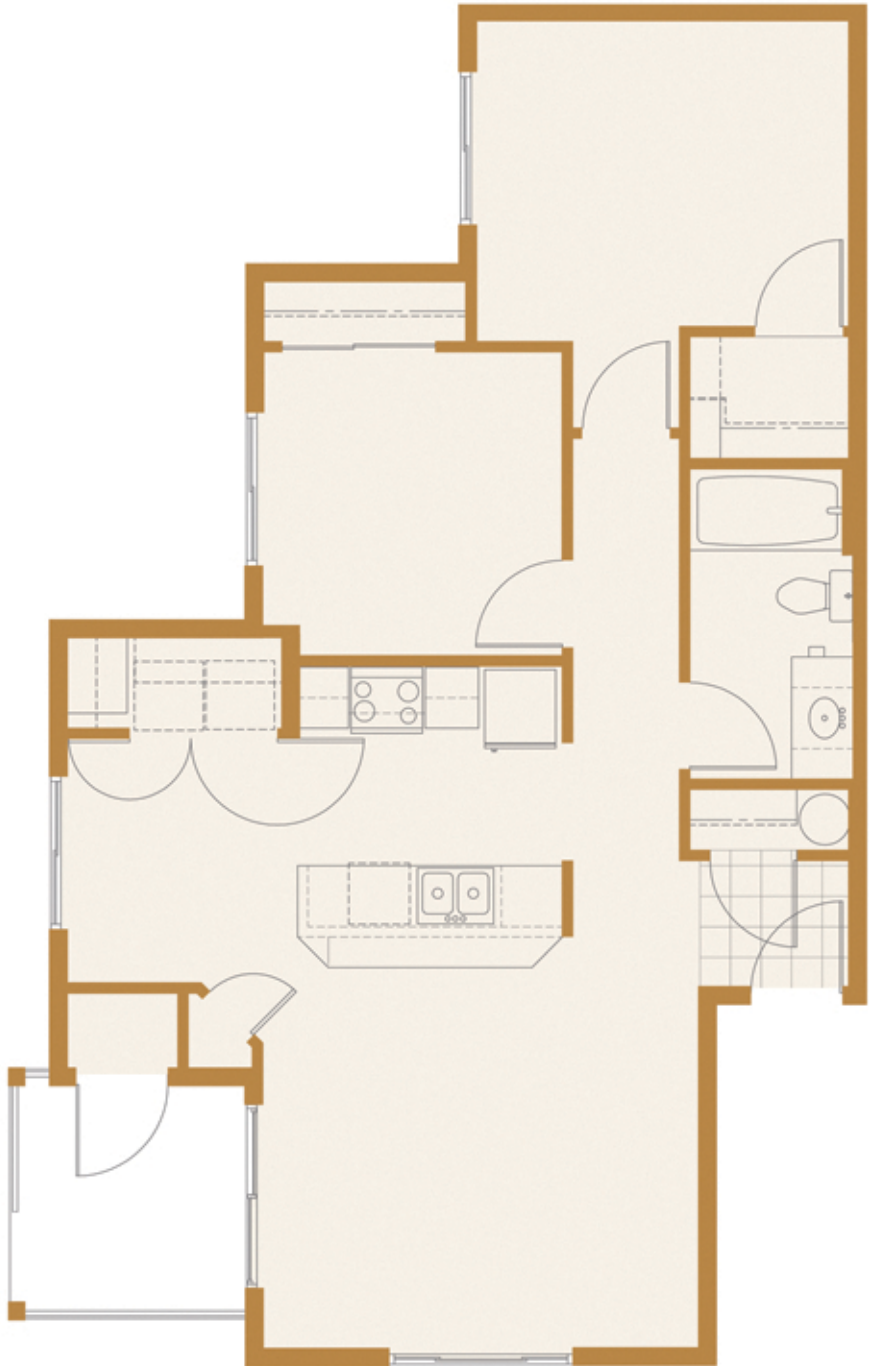

Floor Plans

LOVE where you LIVE

COPPER RIDGE

CLOVER

Two Bedroom • One Bath • 863 - 872 Sq Ft

Floor plan square footage and layout may vary