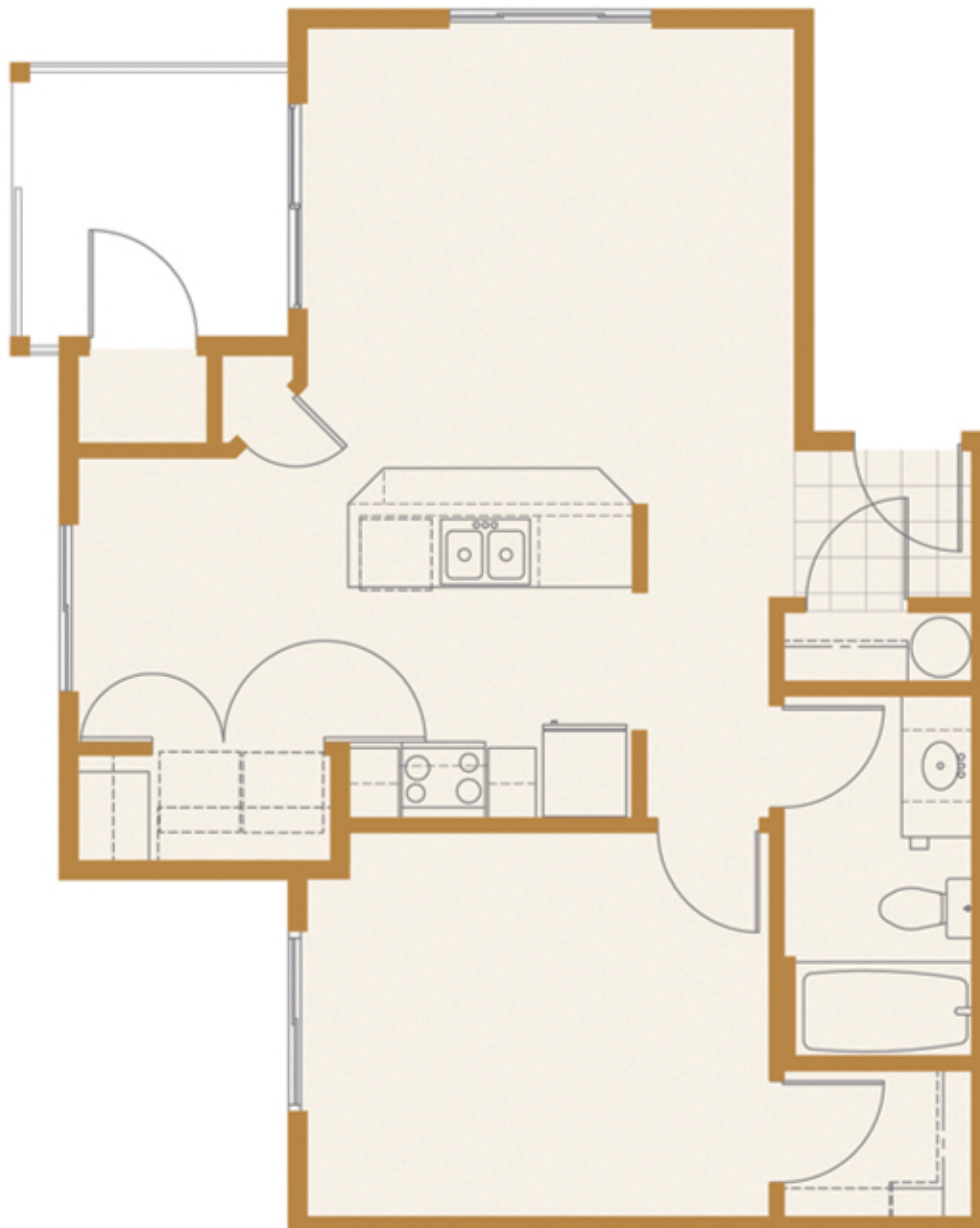

Floor Plans

LOVE where you LIVE

OASIS

One Bedroom • One Bath • 694 - 703 Sq Ft

Floor plan square footage and layout may vary